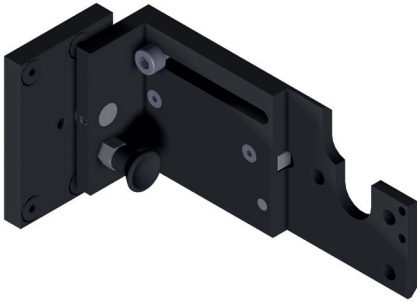

LUMIMAX[®] Verification adapter LVA

- mounting system for dome- and coaxial lights as well as mini bar lights in a four-sided mounting bracket for standard-compliant verification
- direct mounting on the camera systems:
 - Siemens MV440
 - Cognex In-Sight[®] 5x
 - Baumer VeriSens[®] XC
- defined swivelling in and out of the lighting
- reproducible construction for all reading stations

Price list: page 376 of the main product catalogue

LVA-MV440
 LVA-IS5x
 LVA-VeriSens XC
 LUMIMAX verification adapter

MW-LVA-MS4-LSB50 / 100
 LUMIMAX mounting bracket

MS4 + 4x LSB50 / 100
 LUMIMAX Mini Bar Light in four, two and one sided arrangement